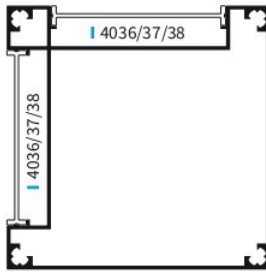

4035
Stub za ogradu 100x100 L Louvre
100x100x1,5 mm